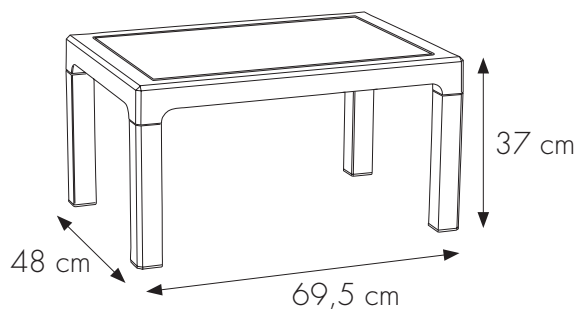

### PRODUCT

Art.	9051
Art. dim. (cm)	69,5x48x37
Net weight (kg)	2.6

### PACKING

Pcs	1 x Carton
Gross weight (kg)	3,5
Dim. cm (WxDxH)	70x49x8

### PALLET

Pcs	56
Gross weight (kg)	221
Dim. cm (WxDxH)	100x70x240 (1,68 m <sup>3</sup> )