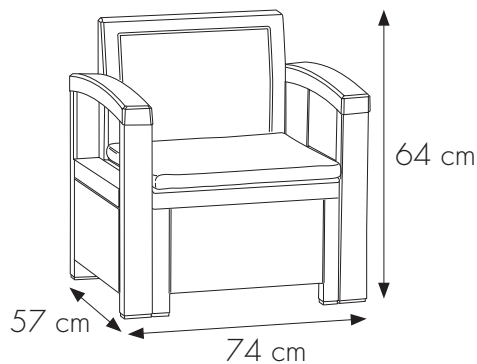

### PRODUCT

Art.	9013
Art. dim. (cm)	74x57x64
Net weight (kg)	9

### PACKING

Pcs	1 x Carton
Gross weight (kg)	10
Pack dim. (cm)	60x34x65

### PALLET

Pcs/plt	12
Plt weight (kg)	130
Plt dim. (cm)	120x65x240 (1,88 m <sup>3</sup> )