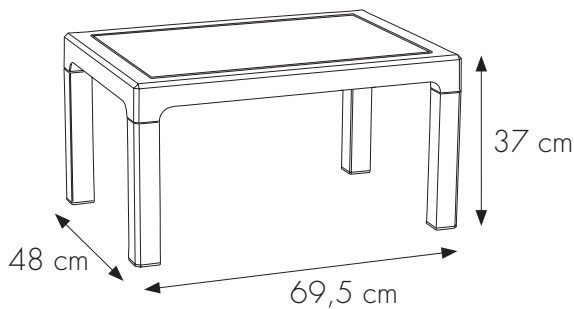

COLORADO

Table

○ EAN 13
80 03723 09015 2

● EAN 13
80 03723 39015 3

● EAN 13
80 03723 49015 0

PRODUCT

Art.	9015
Art. dim. (cm)	69,5x48x37
Net weight (kg)	5.5

PACKING

Pcs	1 x Carton
Gross weight (kg)	6.3
Pack dim. (cm)	62x50x19

PALLET

Pcs/plt	44
Plt weight (kg)	289
Plt dim. (cm)	120x100x232 (2,79 m ³)

TRANSPORT

Plt/truck	26
Pcs/truck	1144
Cnt 40'HC	880